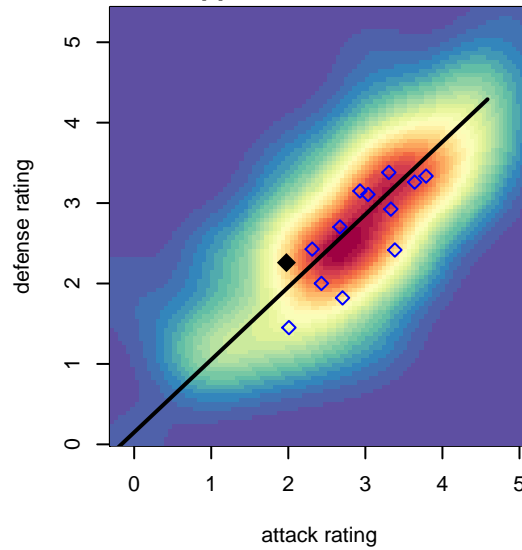

## FWFC Blue G01

Federal Way FC  
Federal Way, WA  
G01 total strength=1411  
attack=7.21 defense=9.58  
fall league = RCL G01 Div 3

alt names used:  
FWFC Blue G01  
FWFC G01 Blue

Venues played:  
2017 RVS Classic GU16-17  
2017 Sounders FC Cup GU17 Gold  
2017 Bend Premier Cup Amandine Henry (U17)  
2017 RCL G01 Div 3

**attack and defense variance (black dot)  
relative to other teams  
and top 10 in region**

**attack and defense rating  
relative to others at age  
and all opponents in last 13 months**

**Performance relative to 13 month average**