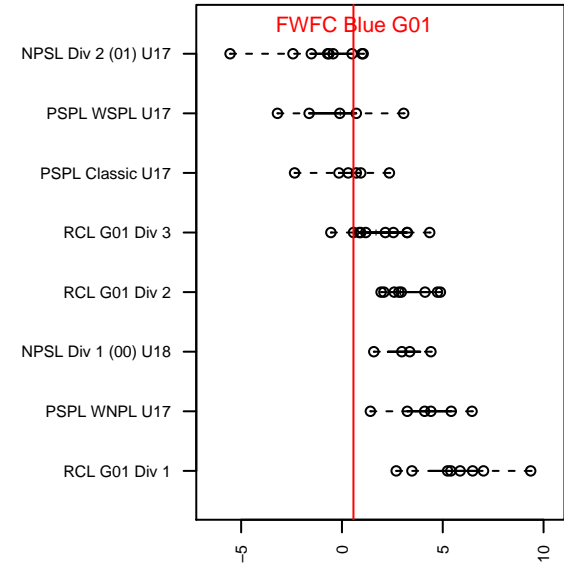

## FWFC Blue G01

Federal Way FC  
Federal Way, WA  
G01 total strength=1411  
attack=7.21 defense=9.58  
fall league = RCL G01 Div 3

alt names used:  
FWFC Blue G01  
FWFC G01 Blue

Venues played:  
2017 RVS Classic GU16-17  
2017 Sounders FC Cup GU17 Gold  
2017 Bend Premier Cup Amandine Henry (U17)  
2017 RCL G01 Div 3

**attack and defense variance (black dot)  
relative to other teams  
and top 10 in region**

**attack and defense rating  
relative to others at age  
and all opponents in last 13 months**

**Performance relative to 13 month average**