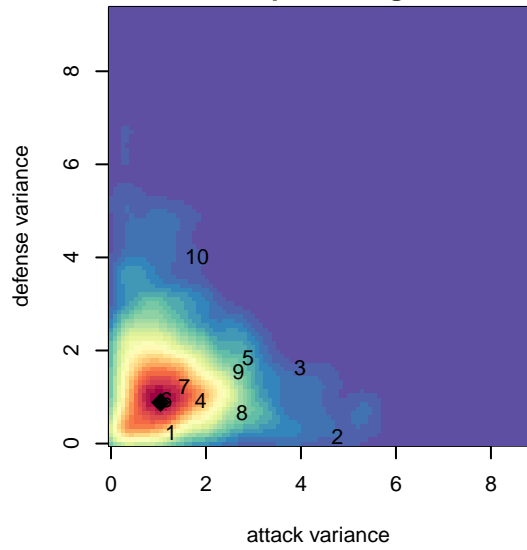

## FWFC Blue G01

Federal Way FC  
Federal Way, WA  
G01 total strength=1411  
attack=7.21 defense=9.58  
fall league = RCL G01 Div 3

alt names used:  
FWFC Blue G01  
FWFC G01 Blue

Venues played:  
2017 RVS Classic GU16-17  
2017 Sounders FC Cup GU17 Gold  
2017 Bend Premier Cup Amandine Henry (U17)  
2017 RCL G01 Div 3

**attack and defense variance (black dot)  
relative to other teams  
and top 10 in region**

**attack and defense rating  
relative to others at age  
and all opponents in last 13 months**

**Performance relative to 13 month average**