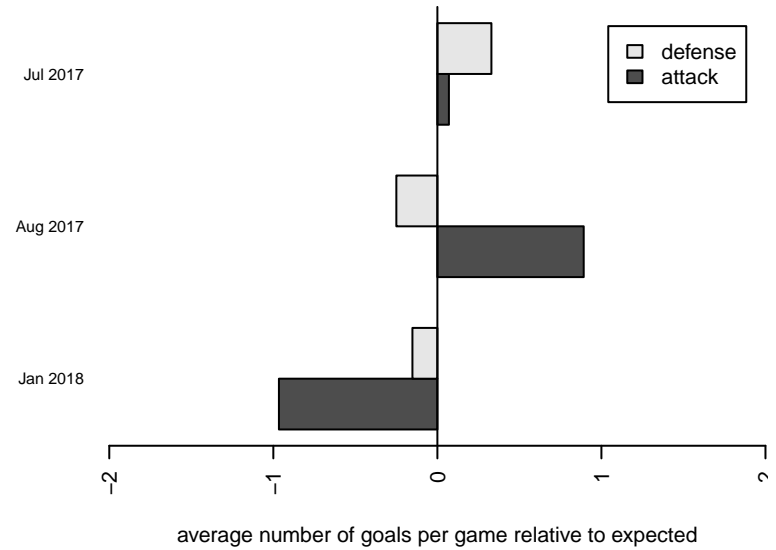

Performance relative to 13 month average