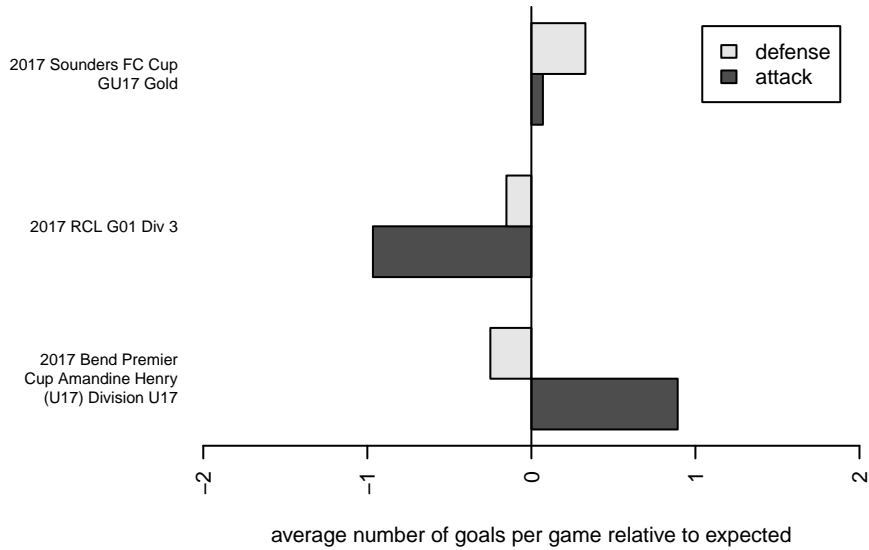

## FWFC Blue G01

Federal Way FC  
Federal Way, WA  
G01 total strength=1411  
attack=7.21 defense=9.58  
fall league = RCL G01 Div 3

alt names used:  
FWFC Blue G01  
FWFC G01 Blue

Venues played:  
2017 RVS Classic GU16-17  
2017 Sounders FC Cup GU17 Gold  
2017 Bend Premier Cup Amandine Henry (U17)  
2017 RCL G01 Div 3

**attack and defense variance (black dot)  
relative to other teams  
and top 10 in region**

**attack and defense rating  
relative to others at age  
and all opponents in last 13 months**

**Performance relative to 13 month average**