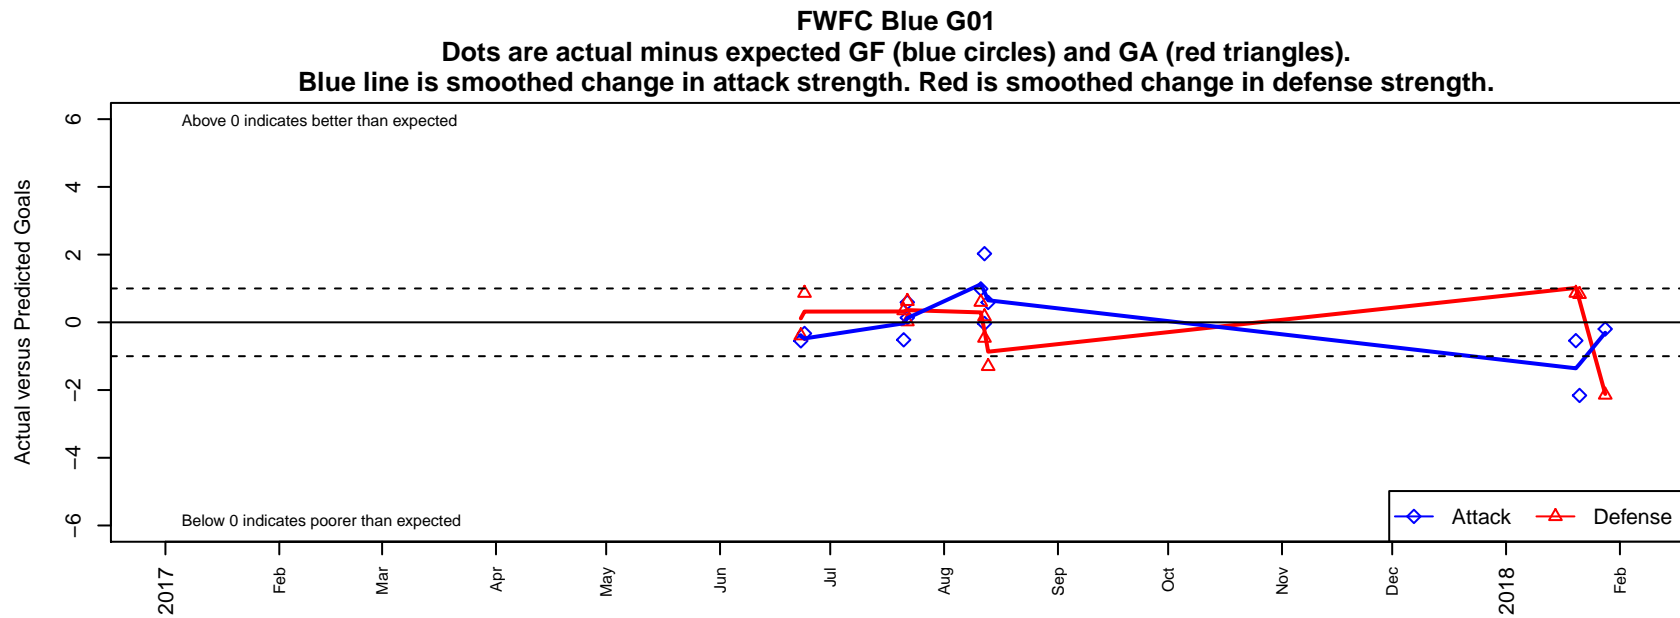

## FWFC Blue G01

Federal Way FC  
Federal Way, WA  
G01 total strength=1411  
attack=7.21 defense=9.58  
fall league = RCL G01 Div 3

alt names used:  
FWFC Blue G01  
FWFC G01 Blue

Venues played:  
2017 RVS Classic GU16-17  
2017 Sounders FC Cup GU17 Gold  
2017 Bend Premier Cup Amandine Henry (U17)  
2017 RCL G01 Div 3

**attack and defense variance (black dot)  
relative to other teams  
and top 10 in region**

**attack and defense rating  
relative to others at age  
and all opponents in last 13 months**

**Performance relative to 13 month average**